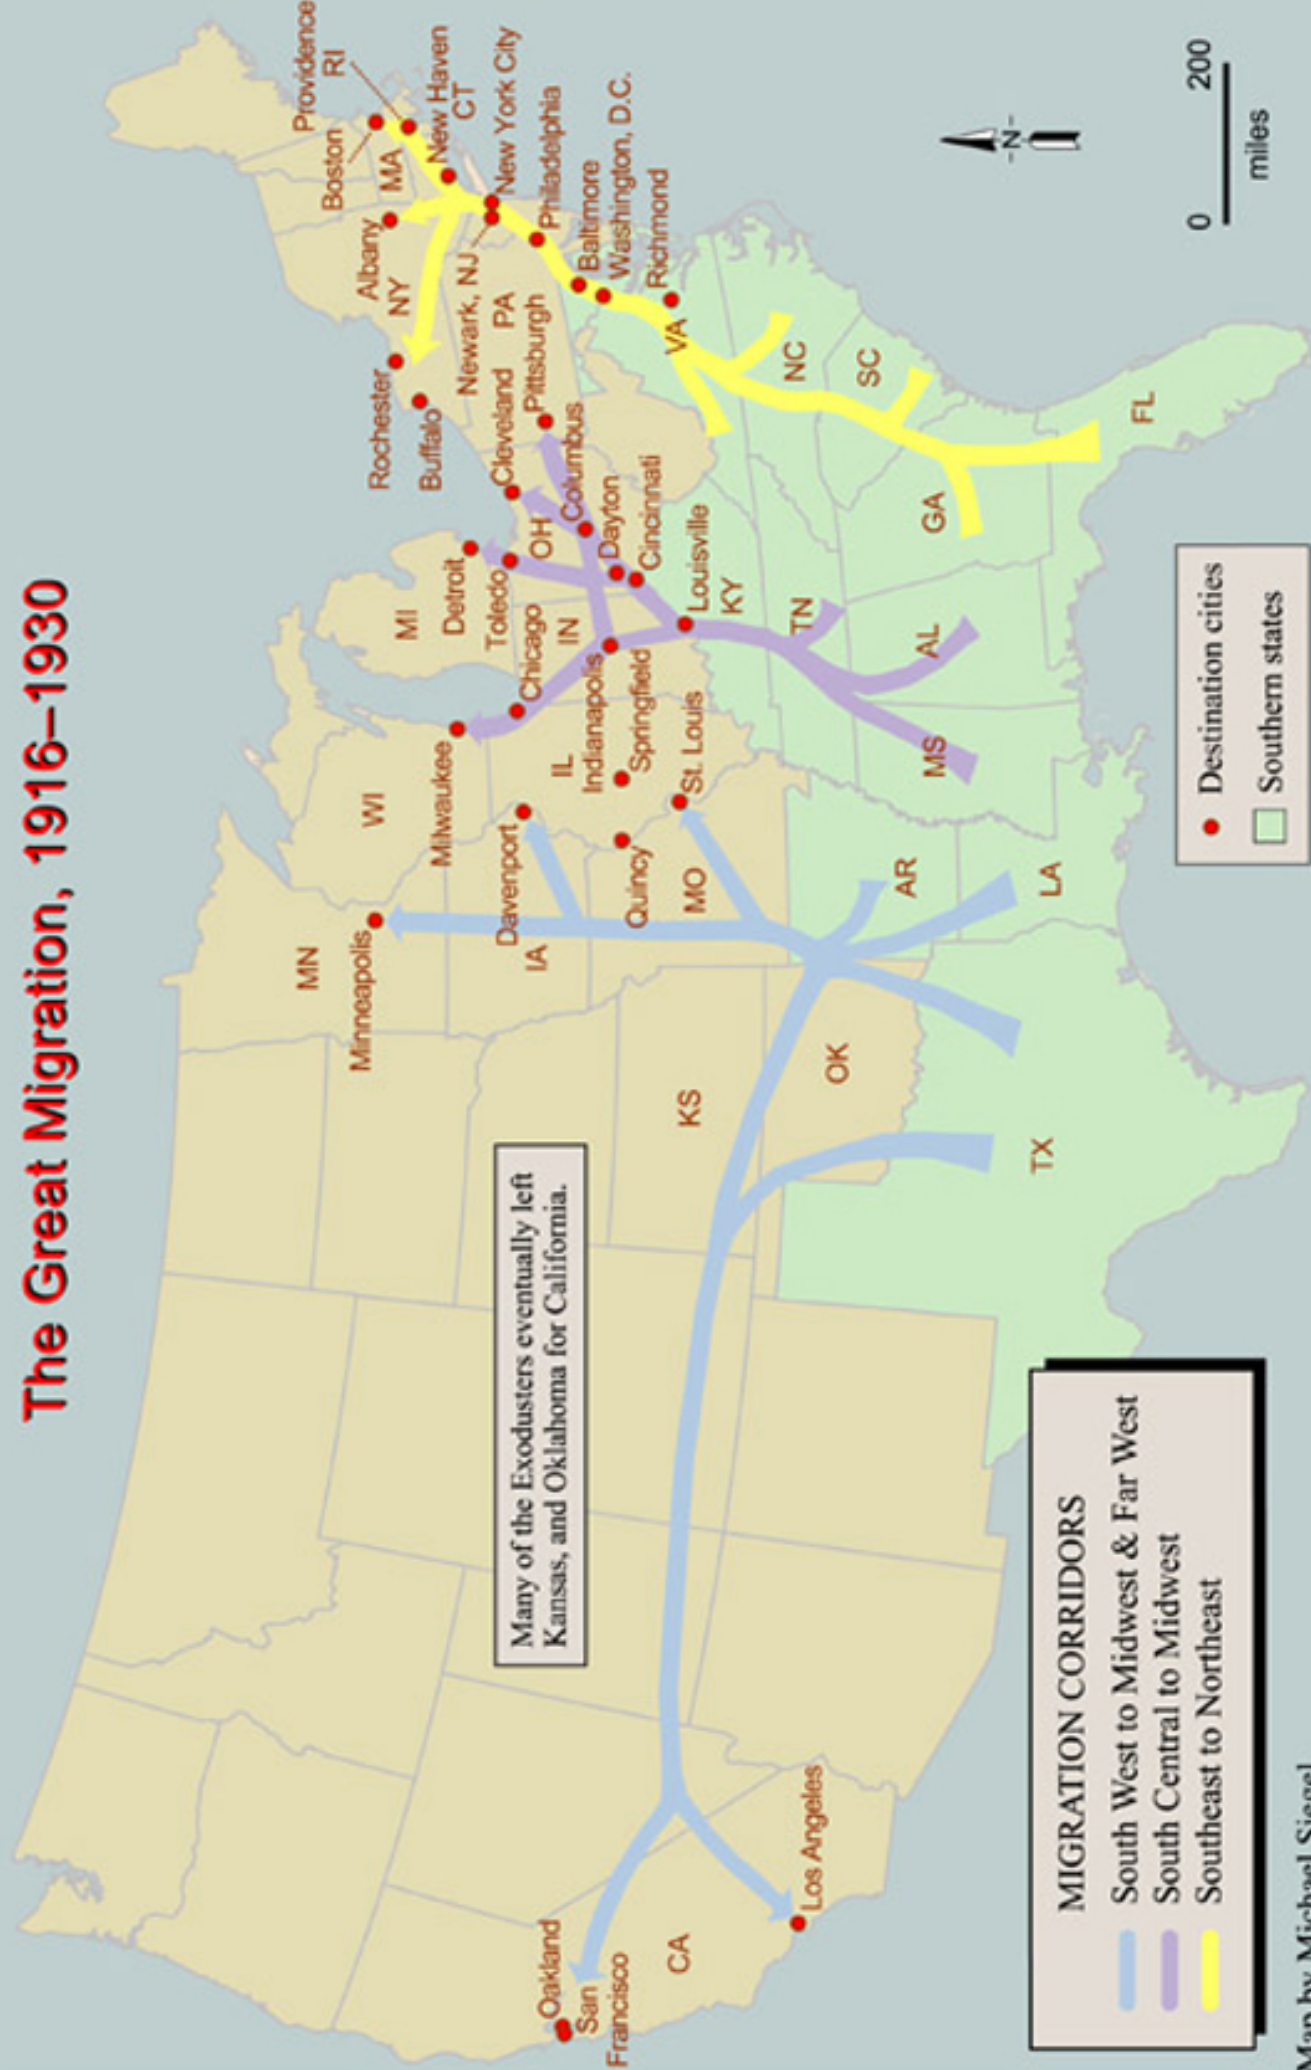

The Great Migration, 1916–1930

Many of the Exodusters eventually left Kansas, and Oklahoma for California.

MIGRATION CORRIDORS

- South West to Midwest & Far West
- South Central to Midwest
- Southeast to Northeast

Map by Michael Siegel
Rutgers Cartography 2005

Source: "The Atlas of African-American History and Politics"